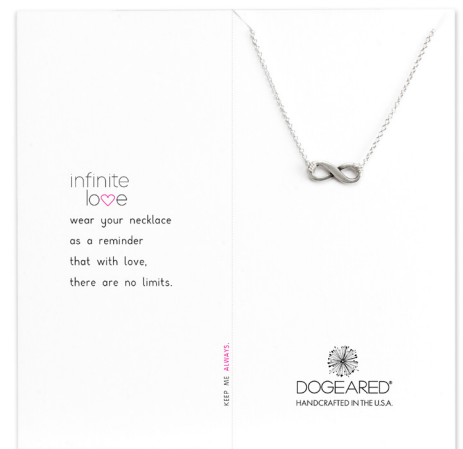

DOGGEARED®  
love collection

all styles  
SHIP in  
72  
hours

best-selling styles on new tear-and-share cards that you and your customers will positively love.

**dream of love necklace, 18"**

1G2201 sterling silver/gold dipped heart \$24  
1S2201 gold filled/sterling silver heart \$27

**loved you yesterday necklace, 18"**

1S2229 sterling silver \$23  
1G2229 gold dipped \$28

**infinite love necklace, 16"**

1S1202 sterling silver \$24  
1G1202 gold dipped \$29

**love knot necklace, 18" w/ 2" ext.**

1SB203 sterling silver \$27  
1GD203 gold dipped \$30

**forever and ever necklace, 18"**

1S2471 sterling silver \$23  
1G2471 gold dipped \$28

**one in a million necklace, 18" w/ 2" ext.**

1S2470 sterling silver \$28  
1G2470 gold dipped \$30